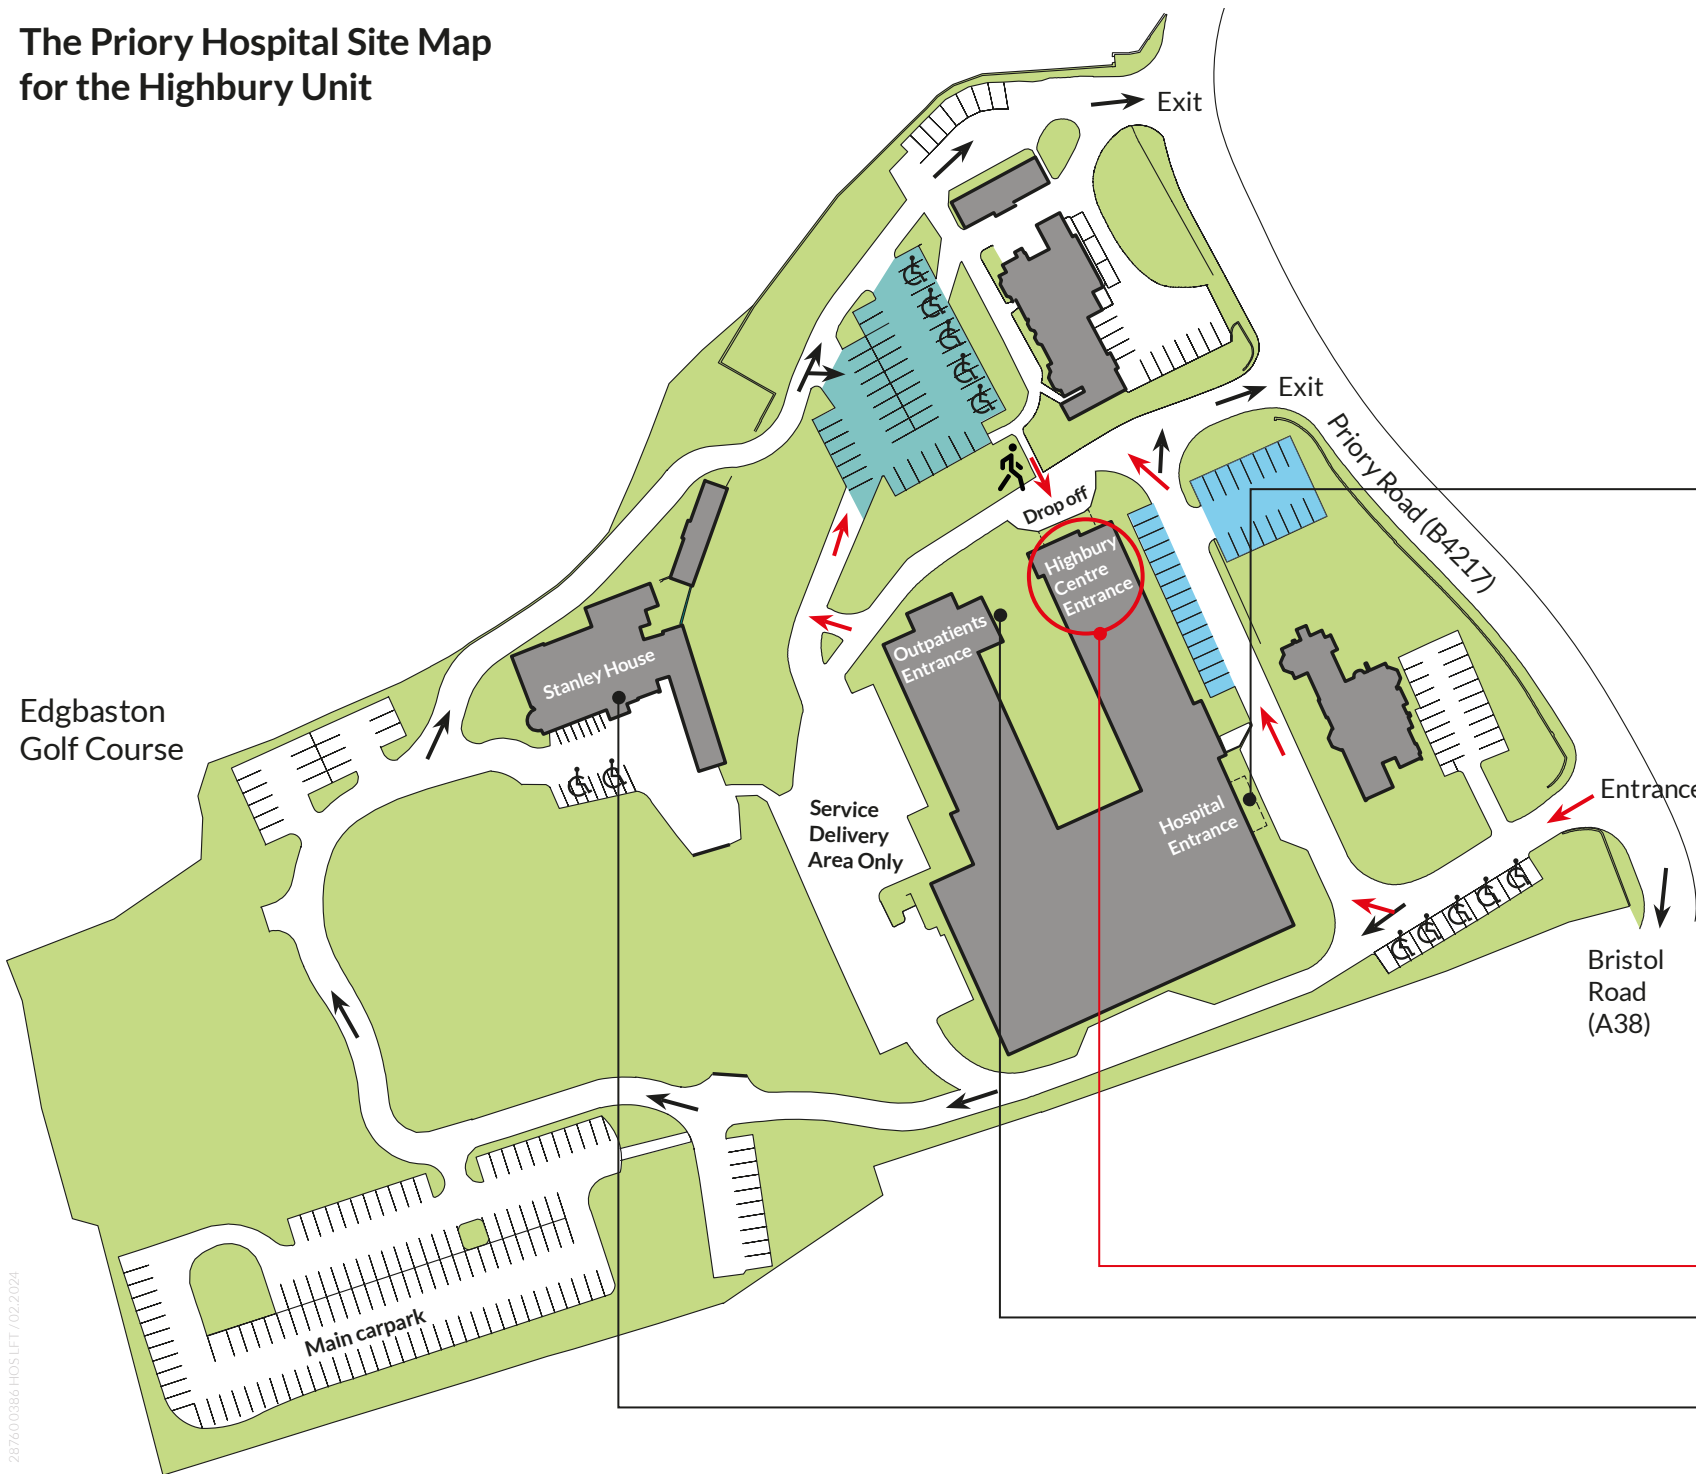

The Priory Hospital Site Map for the Highbury Unit

- Hospital
- Parking
- Advised parking
- Consultant parking
- Disabled parking

Edgbaston Golf Course

- Main Hospital**
- Ground floor**
- Cardiology
- Diagnostic Imaging
- Inpatient Admissions
- Main Reception
- Pharmacy

- First floor**
- Critical Care Unit
- Operating Theatres
- Phlebotomy
- Highbury Centre
- Interventional Suite
- Outpatients
- Brindley Day Case Unit

- Second floor**
- Dudley Ward
- The Fertility Centre
- Aston Ward

- Highbury Centre**
- Outpatients**
- Ground Floor Entrance
- Pre-operative Assessment